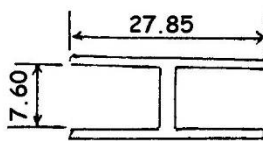

3185
0.261 KG/M